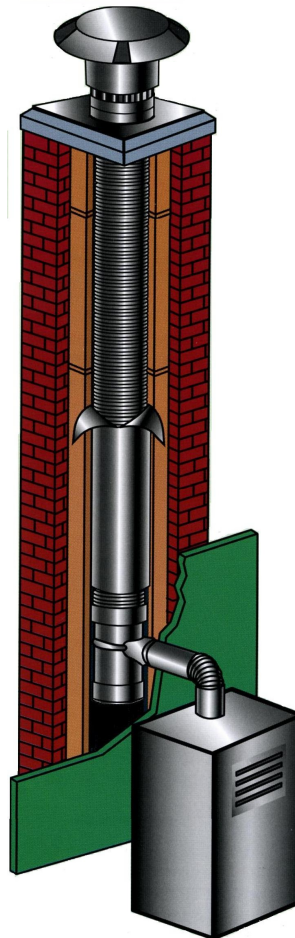

ForeverFlex™

Chimney Lining Systems are **WARRANTEED FOREVER!**

If you sell your home, this warranty is transferable to the new home buyer.

No comparable chimney lining systems have such a warranty!

ForeverFlex™ Chimney Lining Systems has been tested and approved for venting heating appliances by Underwriters Laboratories Inc.