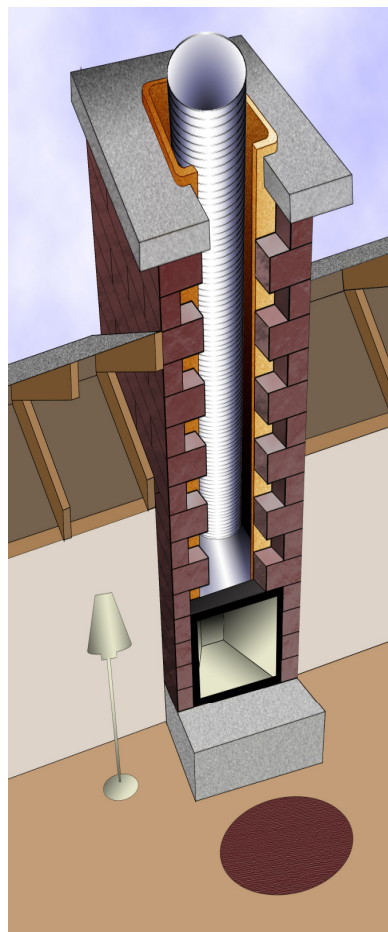

ForeverFlex™

Chimney Lining Systems are **WARRANTEED FOREVER!**

If you sell your home, this warranty is transferable to the new home buyer.

No comparable chimney lining systems have such a warranty!

ForeverFlex™ Chimney Lining Systems has been tested and approved for venting heating appliances by Underwriters Laboratories Inc.