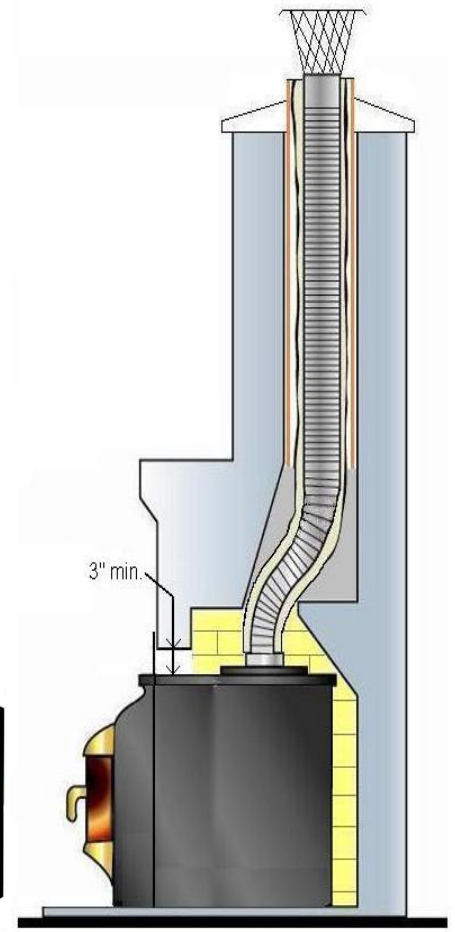

ForeverFlex™

Chimney Lining Systems are **WARRANTEED FOREVER!**

If you sell your home, this warranty is transferable to the new home buyer.

No comparable chimney lining systems have such a warranty!

ForeverFlex™ Chimney Lining Systems has been tested and approved for venting heating appliances by Underwriters Laboratories Inc.